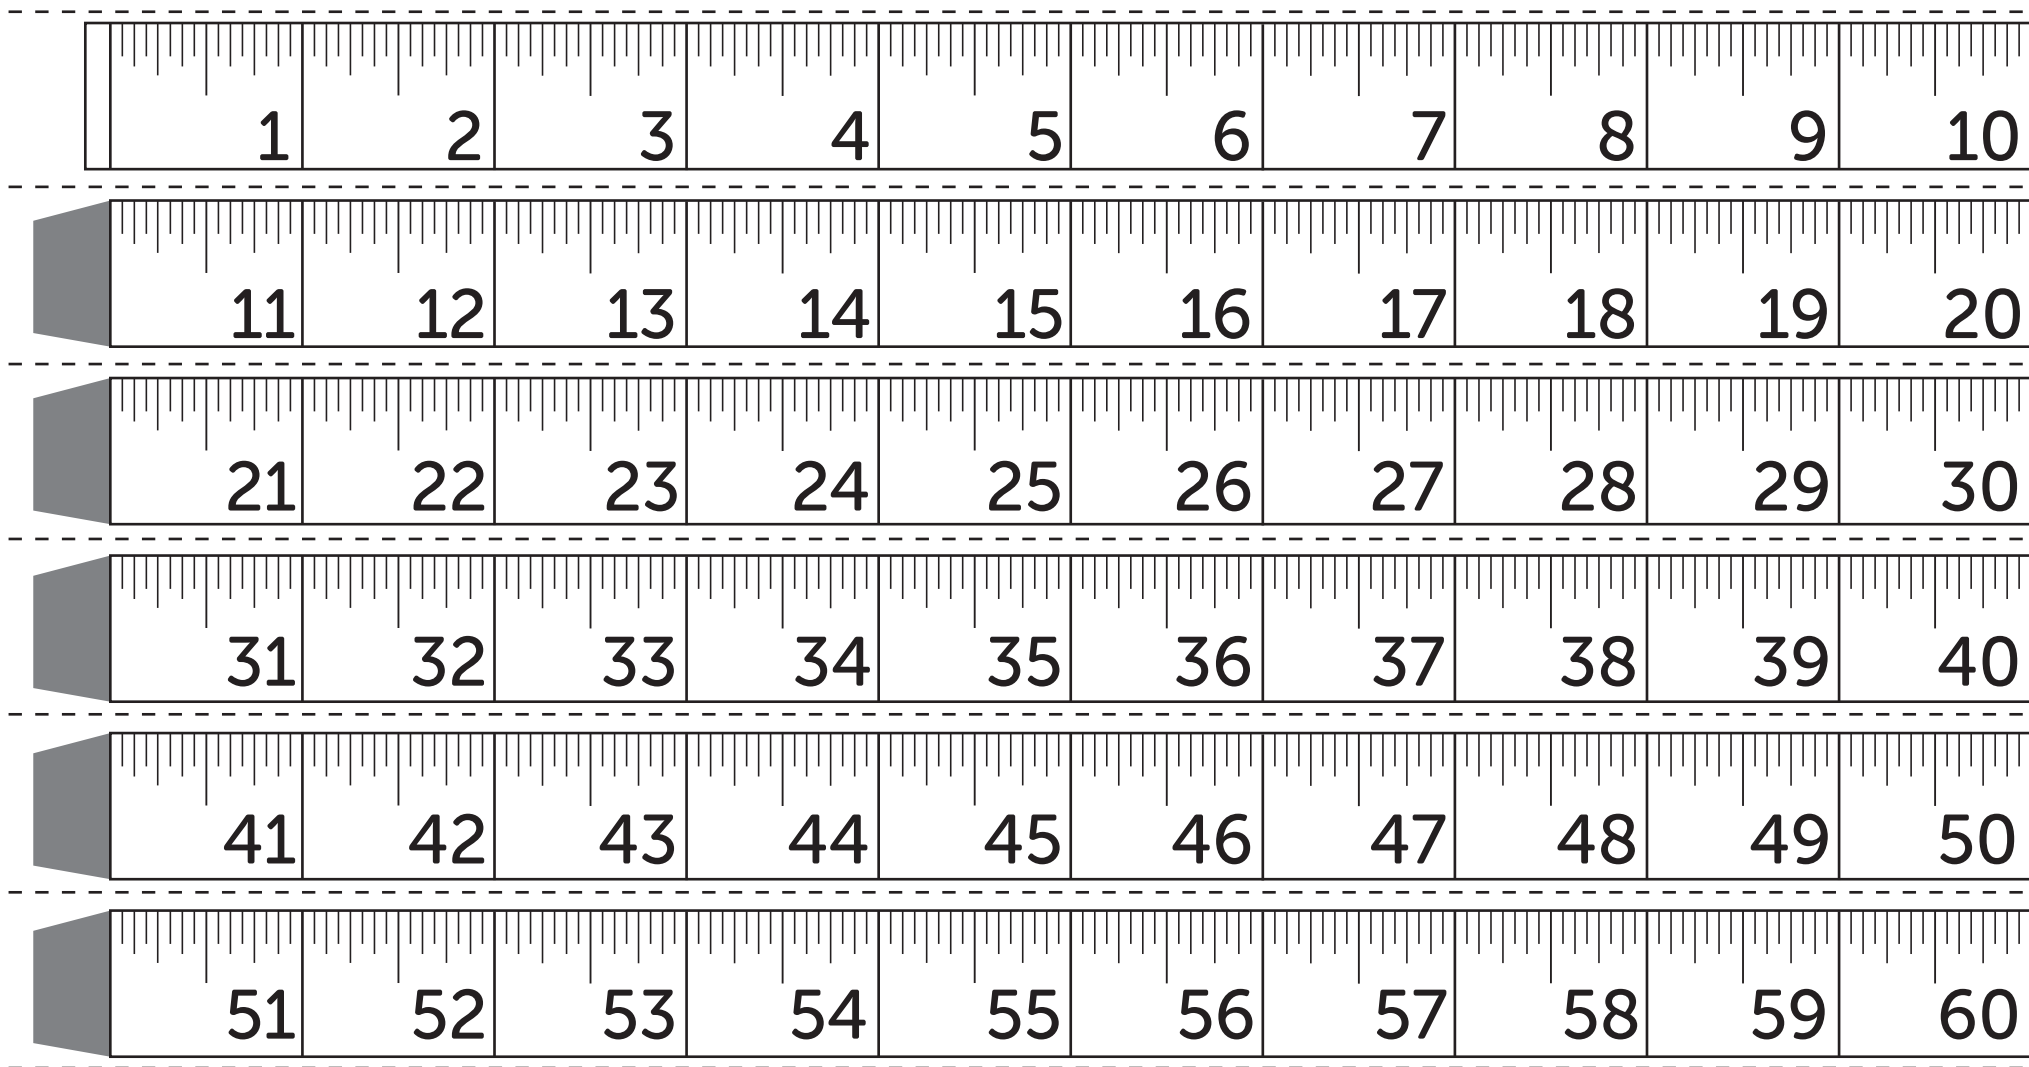

TAPE MEASURE

60" tape measure

Printing instructions:

- Print at 100% size with no scaling (actual size on PDF printer settings)
- Cut along the dotted lines leaving the grey tabs on the edge
- Use glue or sellotape to attach the strips together, ensuring the grey tab is underneath

TAPE MEASURE

150cm tape measure

Printing instructions:

- Print at 100% size with no scaling (actual size on PDF printer settings)
- Cut along the dotted lines leaving the grey tabs on the edge
- Use glue or sellotape to attach the strips together, ensuring the grey tab is underneath